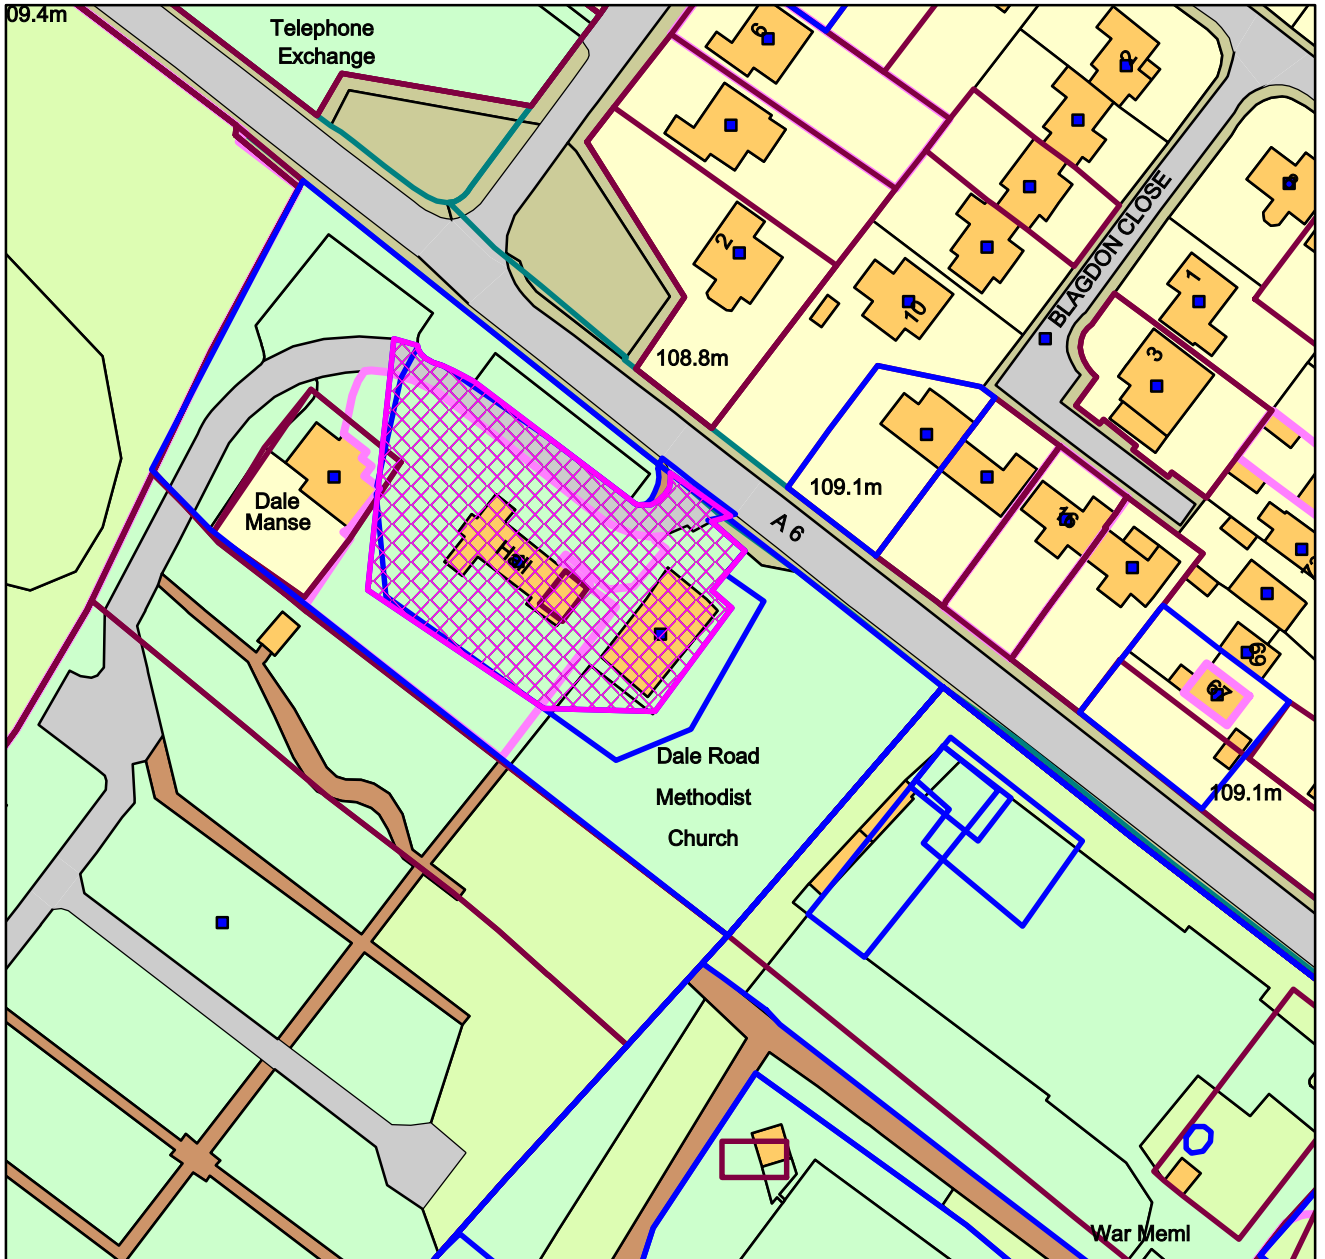

23/00637/FUL

Dale Road Methodist Church, Dale Road North, Darley Dale

Derbyshire Dales DC

1:1,250

Date: 28/03/2024

100019785

Crown Copyright and database rights (2018) Ordnance Survey (100019785)
Derbyshire Dales District Council,
Town Hall, Bank Road, Matlock, Derbyshire DE4 3NN.
Telephone: (01629) 761100.
website : www.derbyshiredales.gov.uk